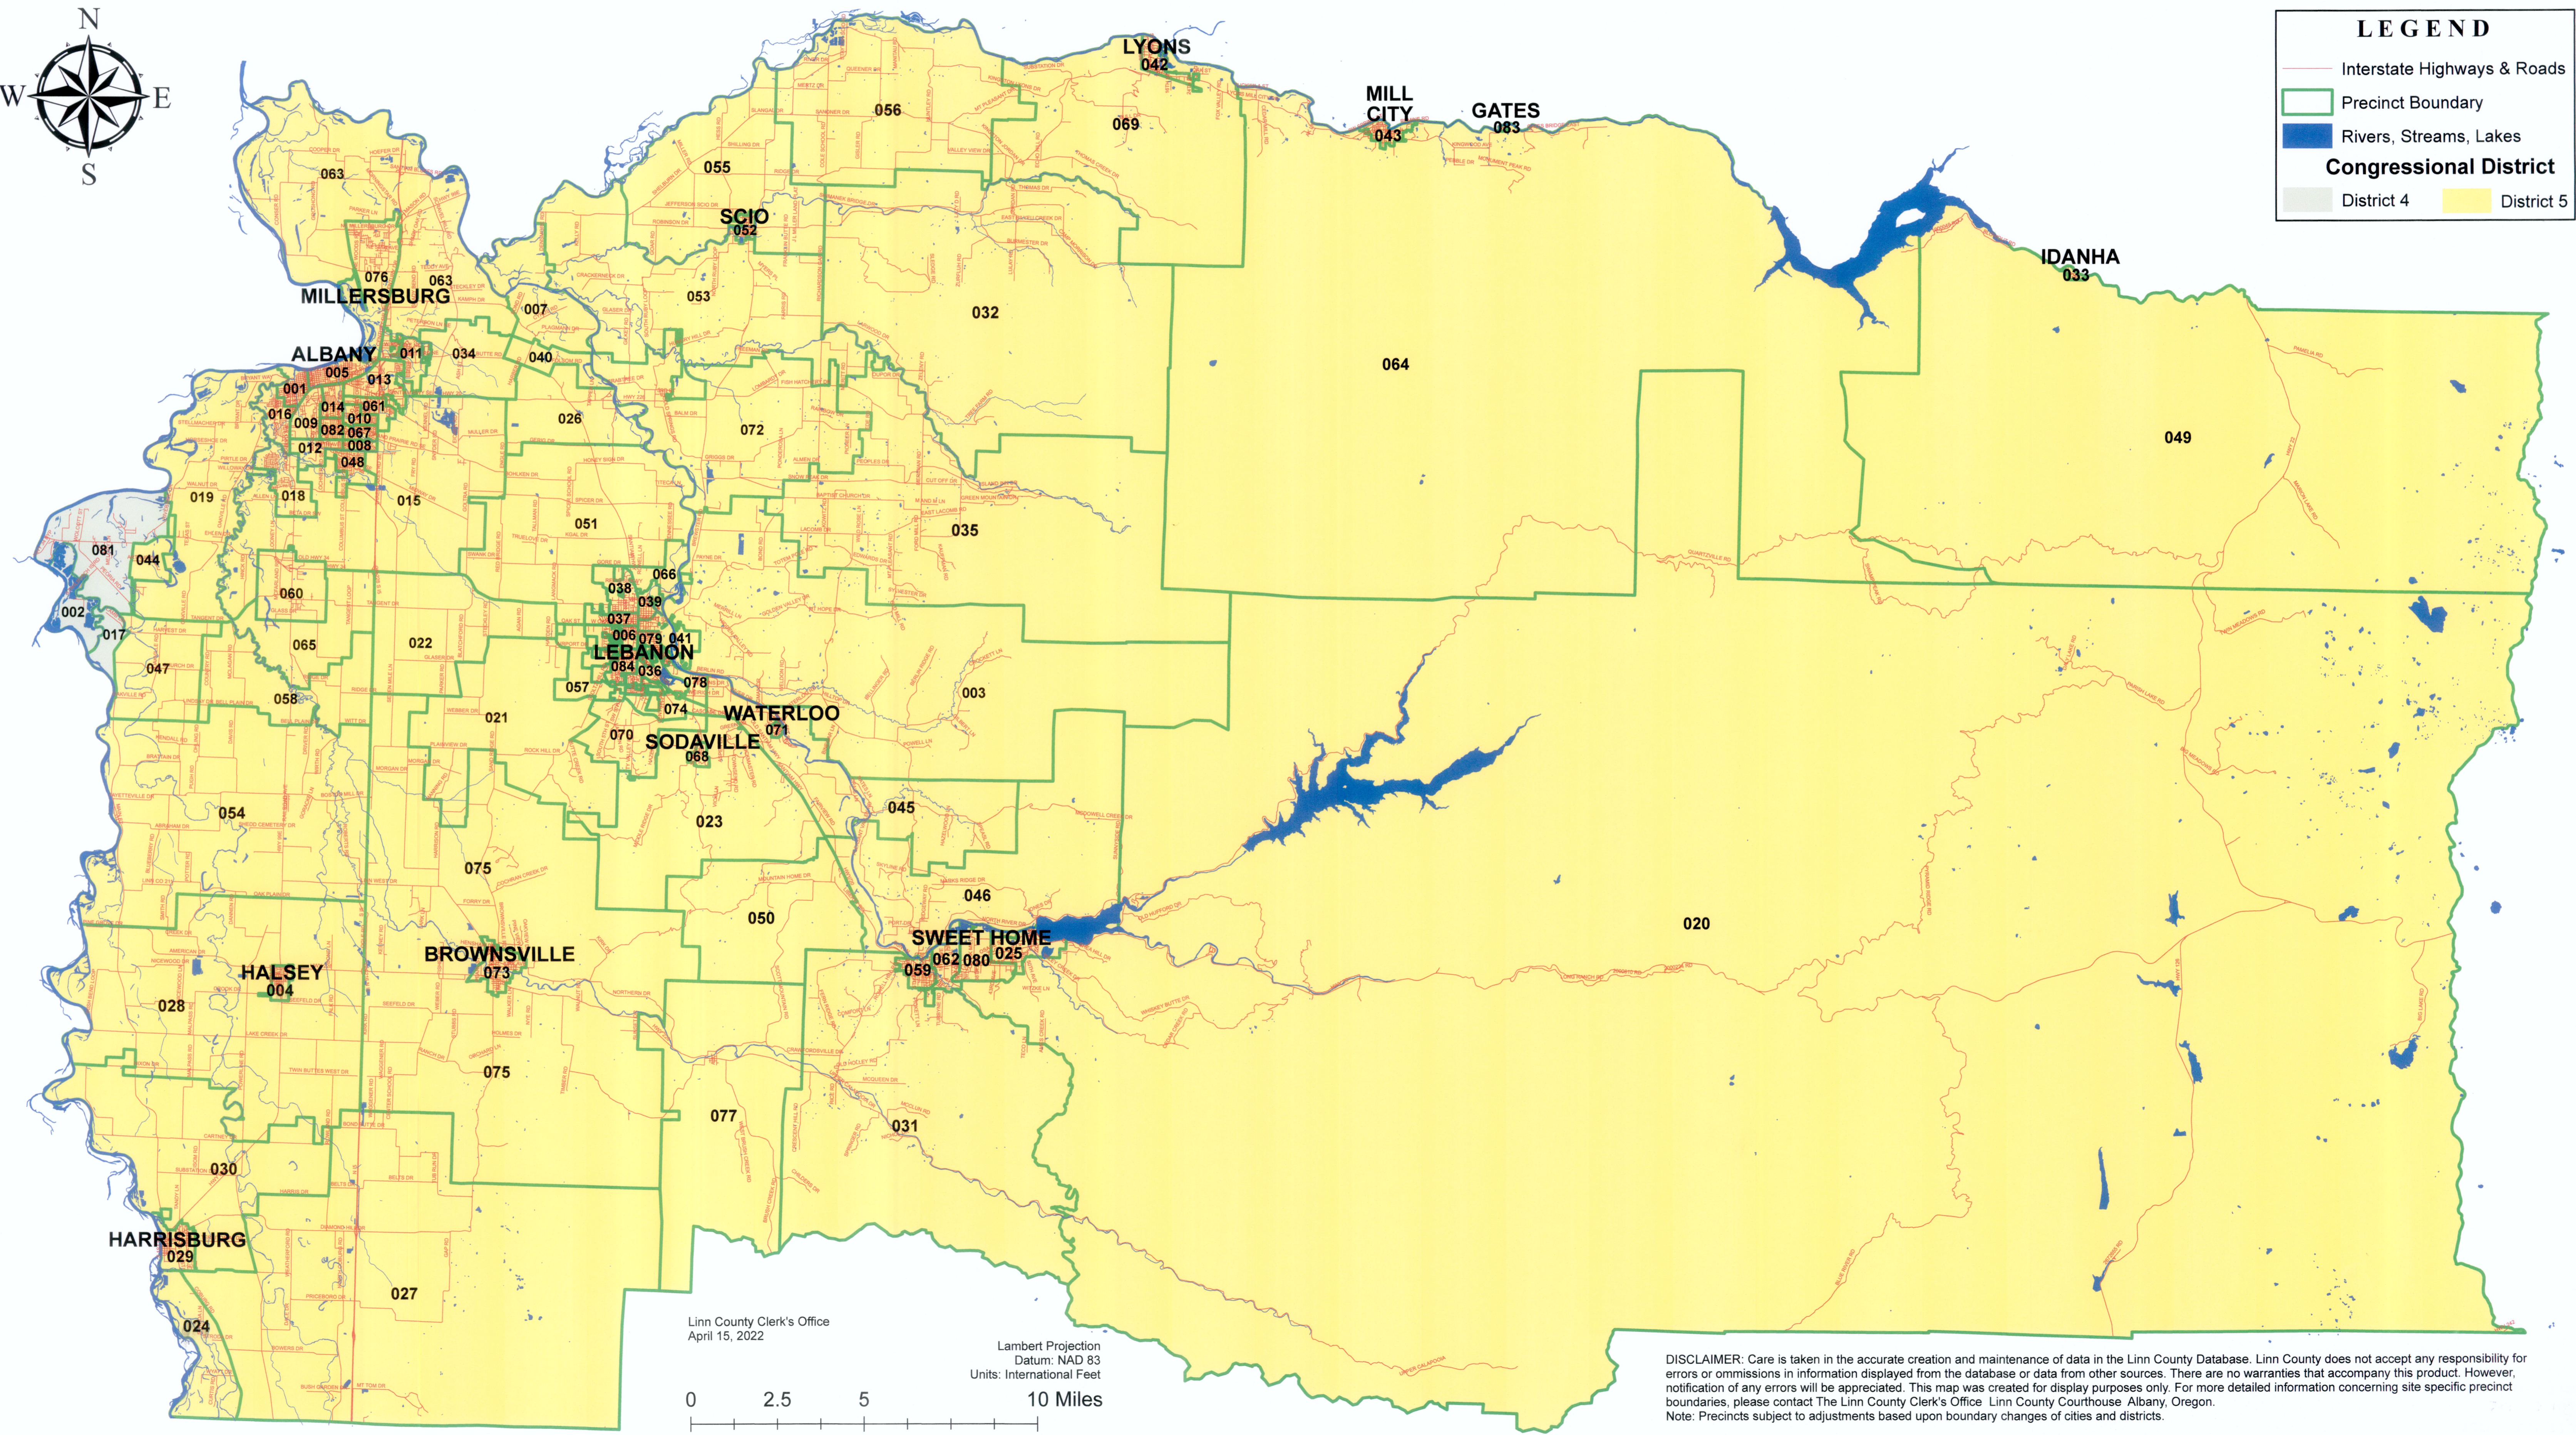

LINN COUNTY

4th and 5th Congressional Districts

LEGEND

- Interstate Highways & Roads
- Precinct Boundary
- Rivers, Streams, Lakes
- Congressional District**
- District 4
- District 5

Linn County Clerk's Office
 April 15, 2022

Lambert Projection
 Datum: NAD 83
 Units: International Feet

0 2.5 5 10 Miles

DISCLAIMER: Care is taken in the accurate creation and maintenance of data in the Linn County Database. Linn County does not accept any responsibility for errors or omissions in information displayed from the database or data from other sources. There are no warranties that accompany this product. However, notification of any errors will be appreciated. This map was created for display purposes only. For more detailed information concerning site specific precinct boundaries, please contact The Linn County Clerk's Office, Linn County Courthouse, Albany, Oregon.
 Note: Precincts subject to adjustments based upon boundary changes of cities and districts.