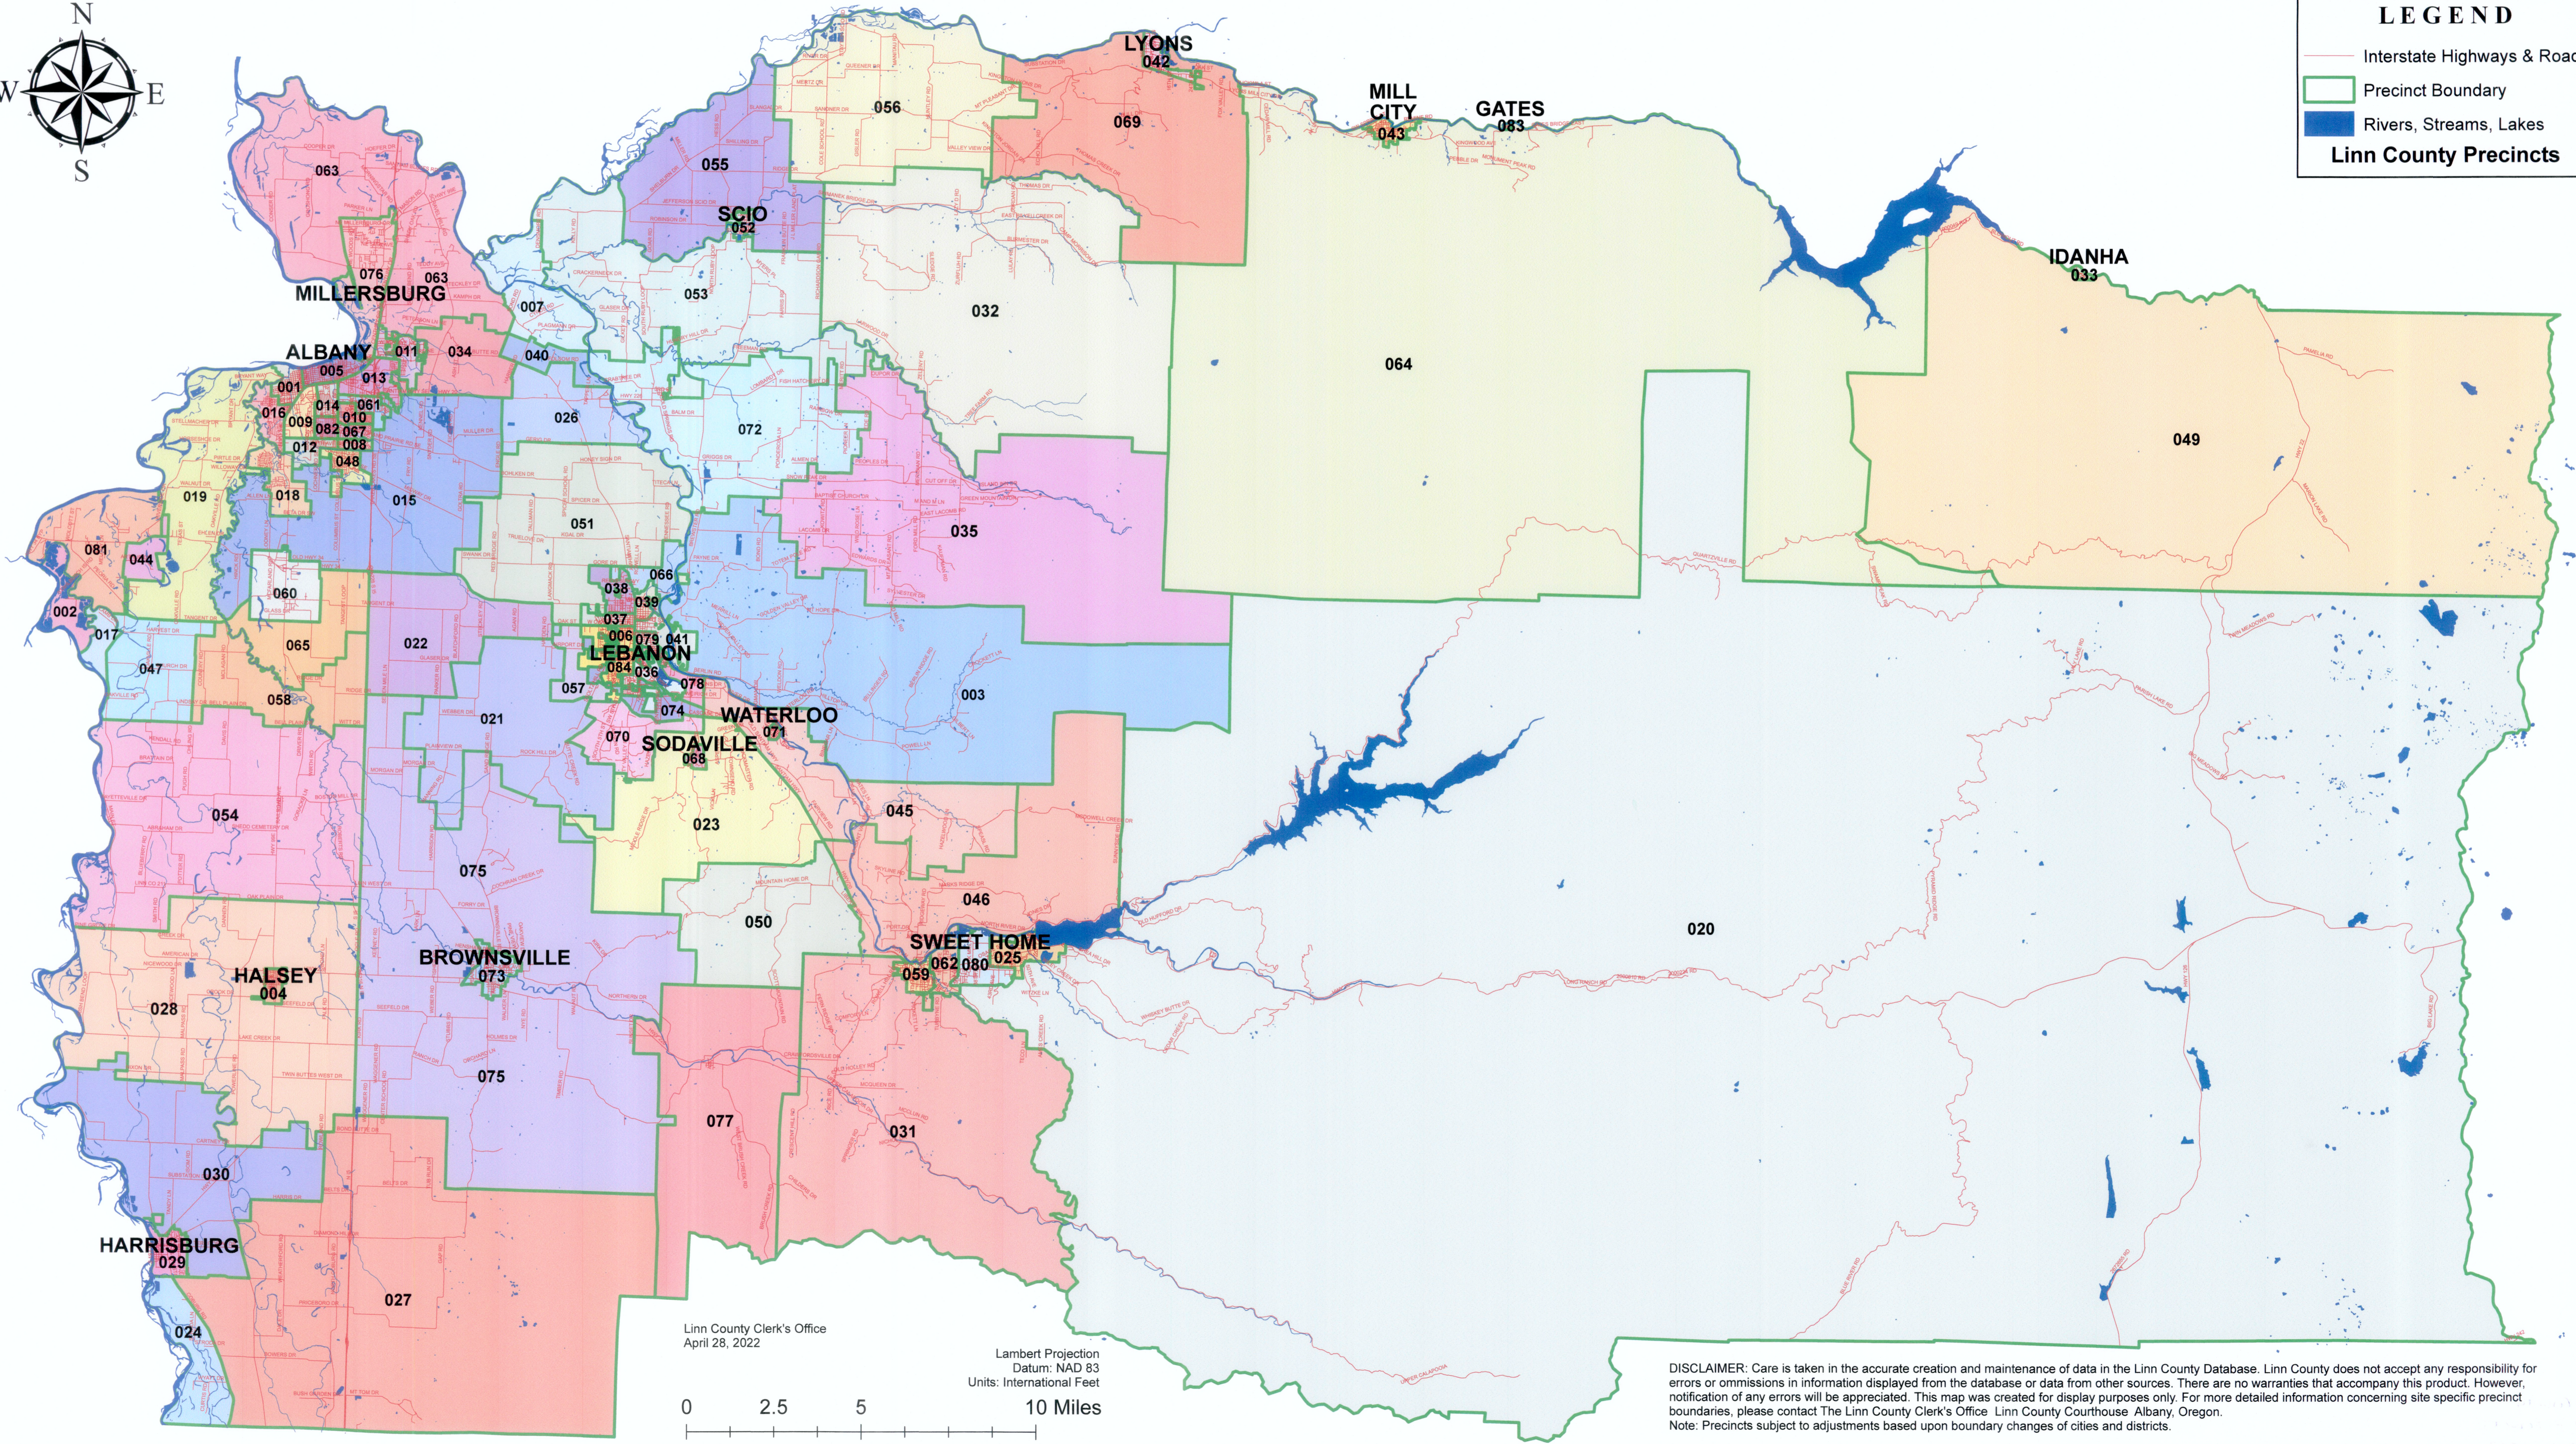

# LINN COUNTY

## Precincts 2022

**LEGEND**

- Interstate Highways & Roads
- Precinct Boundary
- Rivers, Streams, Lakes

**Linn County Precincts**

Linn County Clerk's Office  
April 28, 2022

Lambert Projection  
Datum: NAD 83  
Units: International Feet

**DISCLAIMER:** Care is taken in the accurate creation and maintenance of data in the Linn County Database. Linn County does not accept any responsibility for errors or omissions in information displayed from the database or data from other sources. There are no warranties that accompany this product. However, notification of any errors will be appreciated. This map was created for display purposes only. For more detailed information concerning site specific precinct boundaries, please contact The Linn County Clerk's Office Linn County Courthouse Albany, Oregon.  
Note: Precincts subject to adjustments based upon boundary changes of cities and districts.