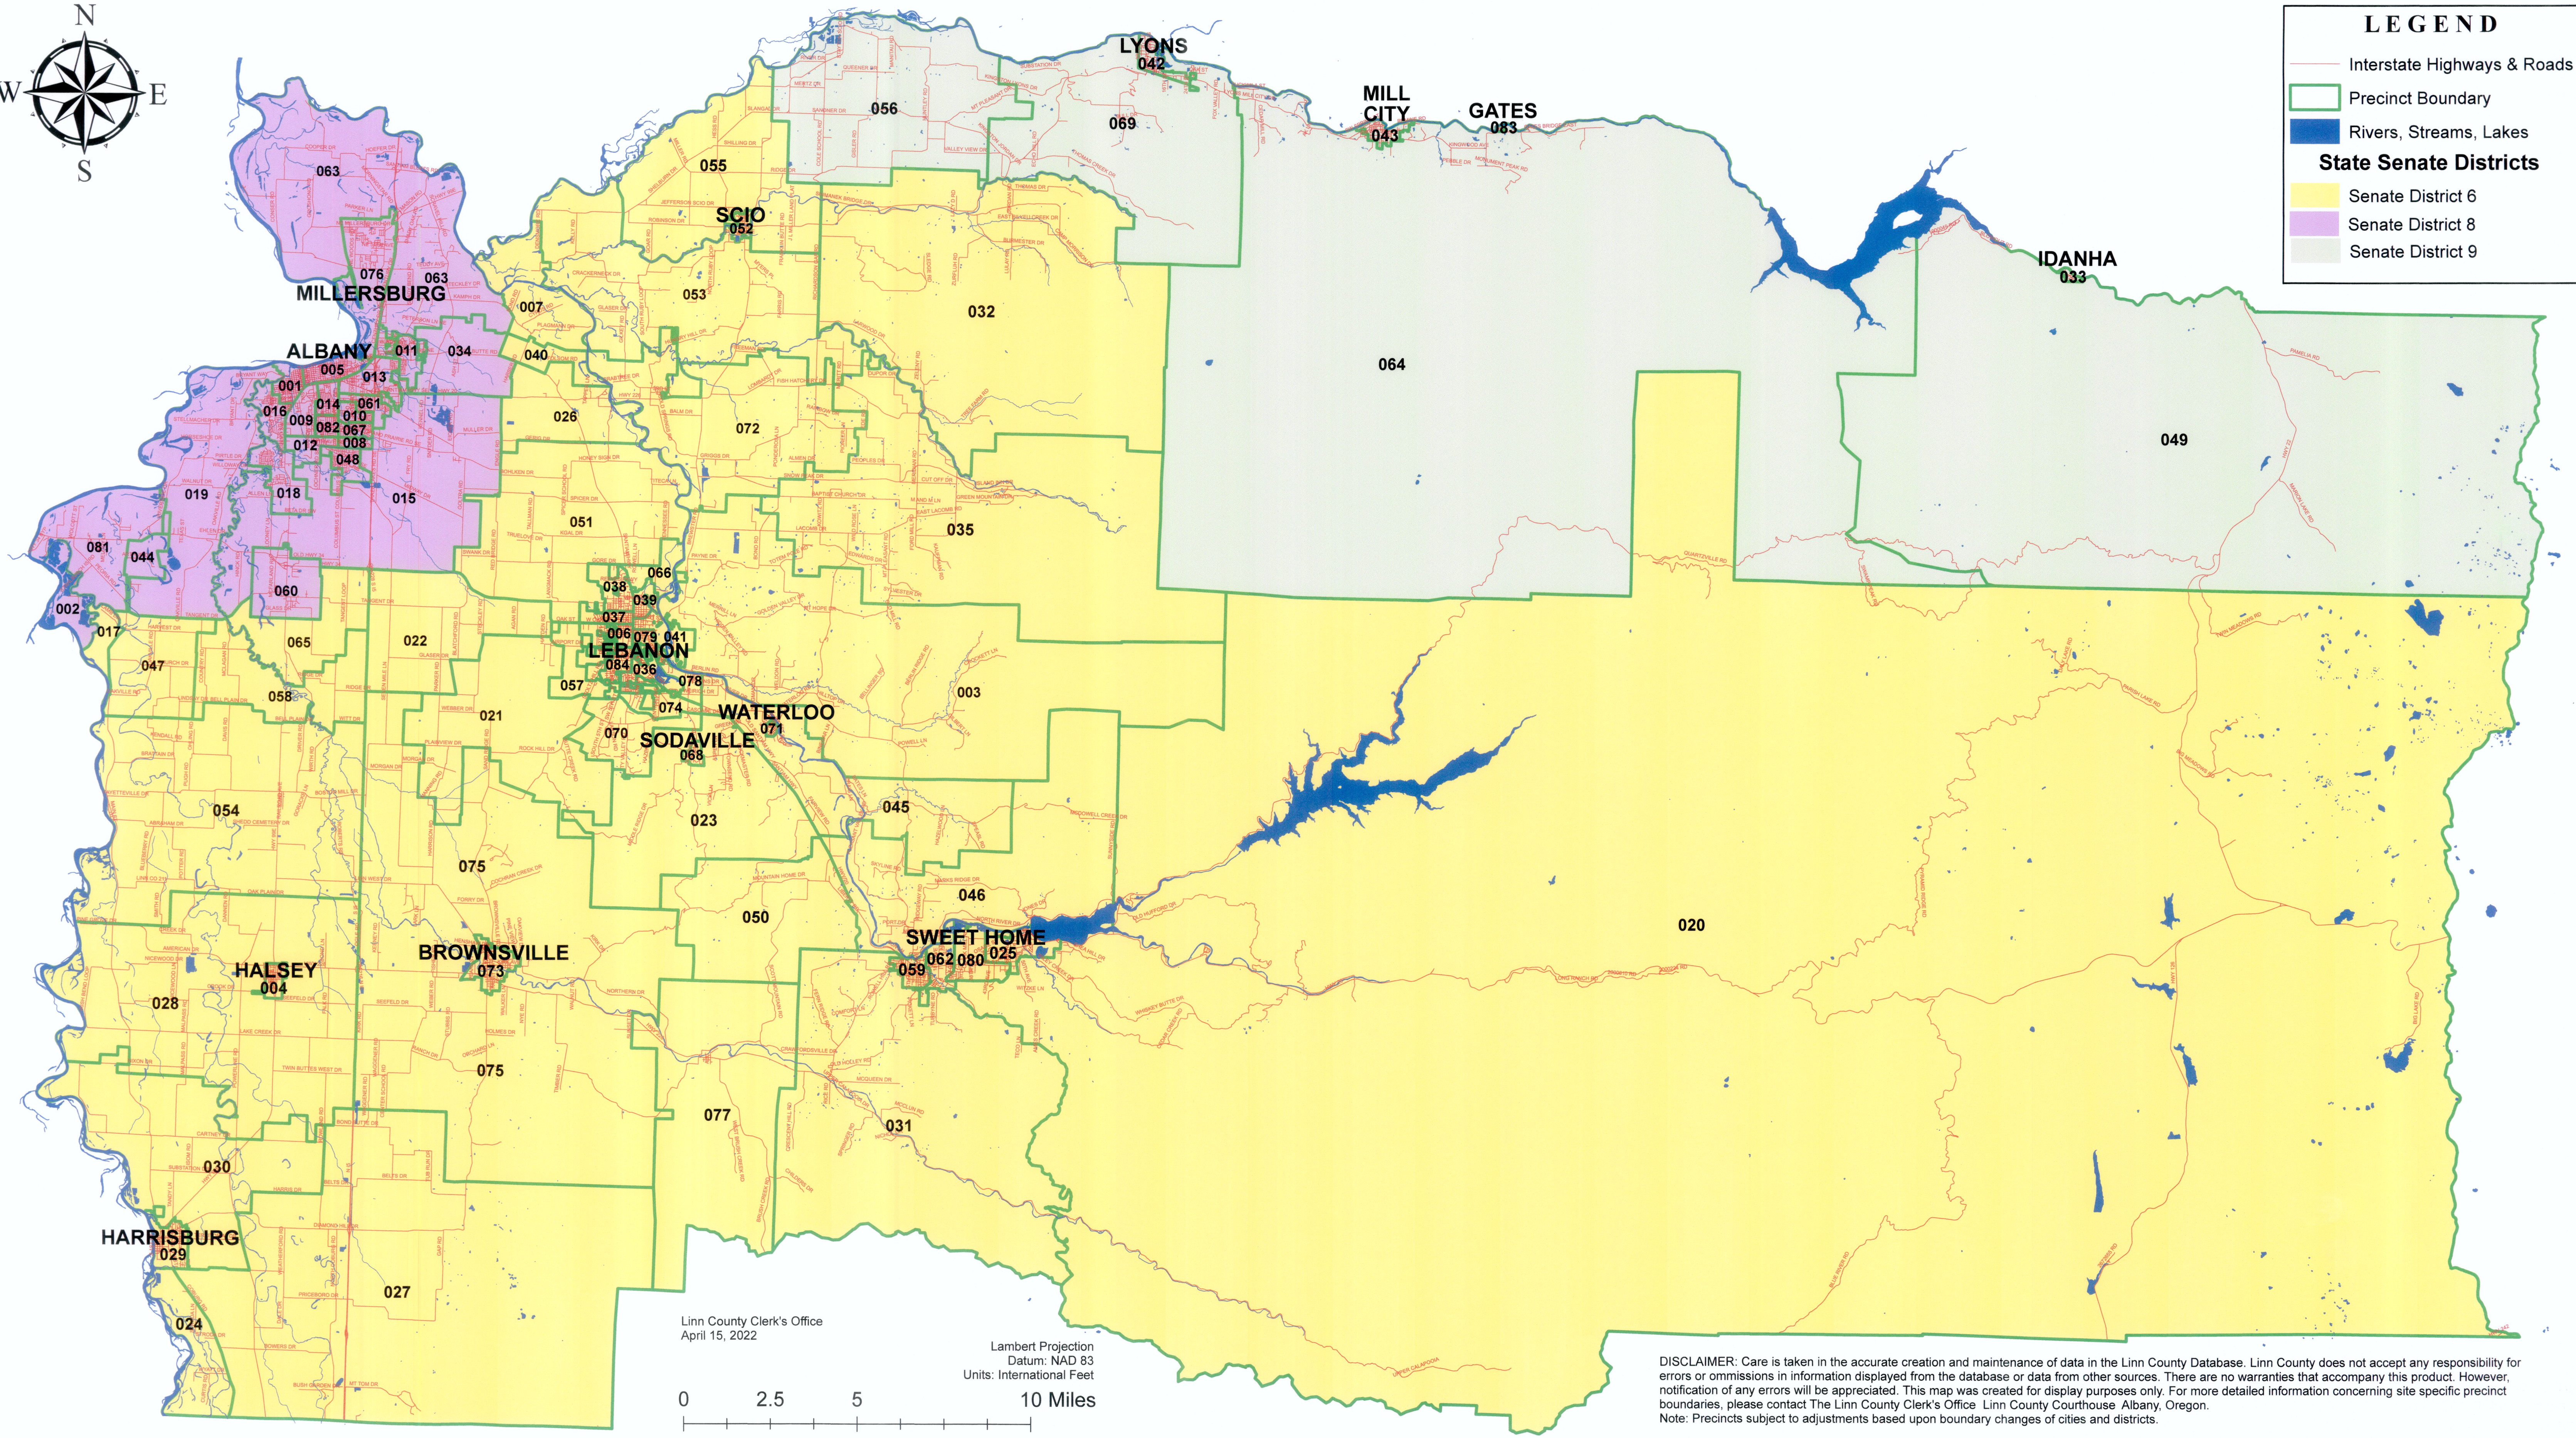

LINN COUNTY

State Senate Districts

LEGEND

- Interstate Highways & Roads
- Precinct Boundary
- Rivers, Streams, Lakes
- State Senate Districts**
 - Senate District 6
 - Senate District 8
 - Senate District 9

Linn County Clerk's Office
April 15, 2022

Lambert Projection
Datum: NAD 83
Units: International Feet

DISCLAIMER: Care is taken in the accurate creation and maintenance of data in the Linn County Database. Linn County does not accept any responsibility for errors or omissions in information displayed from the database or data from other sources. There are no warranties that accompany this product. However, notification of any errors will be appreciated. This map was created for display purposes only. For more detailed information concerning site specific precinct boundaries, please contact The Linn County Clerk's Office Linn County Courthouse Albany, Oregon.
Note: Precincts subject to adjustments based upon boundary changes of cities and districts.